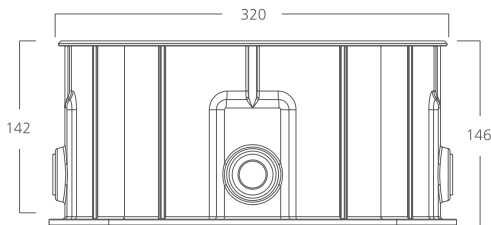

# Recessed Projector ASPID

**DMX 512** **RDM** **IP67**  
OUTDOOR RATED

**black**

**354 110**

**LED Power** **Colour Temp** **Luminous**  
46 W RGBW 1700 lm

## LIGHT DISTRIBUTION

16°